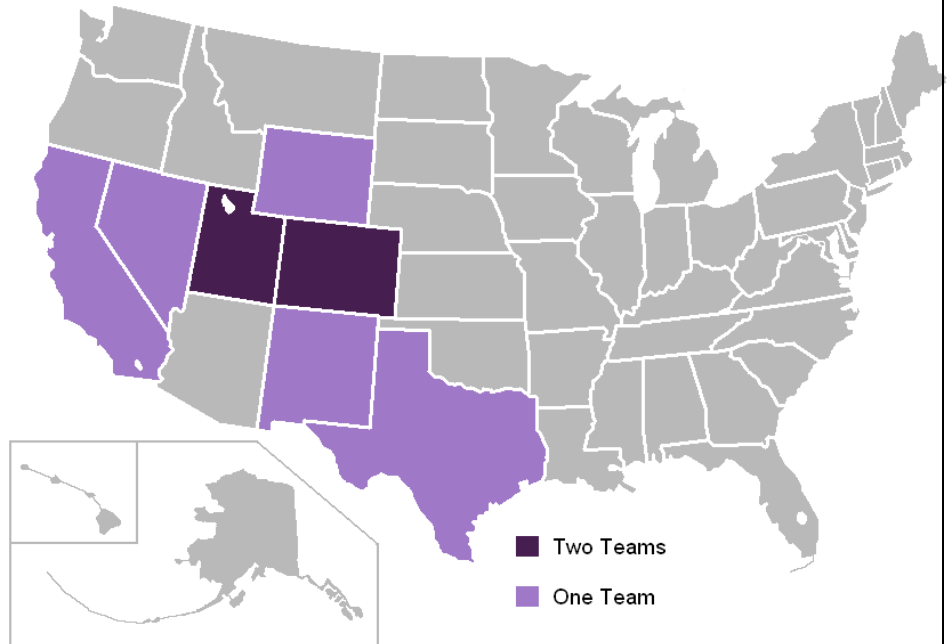

Mountain West Conference

Institution, Location, Founded, Affiliation, Enrollment, Joined MWC

- **United States Air Force Academy**, USAFA, Colo., Public/Federal, 4,000, 1999
- **Brigham Young University**, Provo, Utah, Private/Christian-LDS (Mormon), 33,278, 1999
- **Colorado State University**, Fort Collins, Public/State, 25,500, 1999
- **University of New Mexico**, Albuquerque, Public/State, 25,767, 1999
- **San Diego State University**, California, Public/State, 35,887, 1999
- **Texas Christian University**, Fort Worth, Tex., Private/Christian (Disciples of Christ), 8,865, 2005
- **University of Nevada, Las Vegas**, Nevada, Public/State, 28,000, 1999
- **University of Utah**, Salt Lake City, Public/State, 29,251, 1999
- **University of Wyoming**, Laramie, Public/State, 13,207, 1999