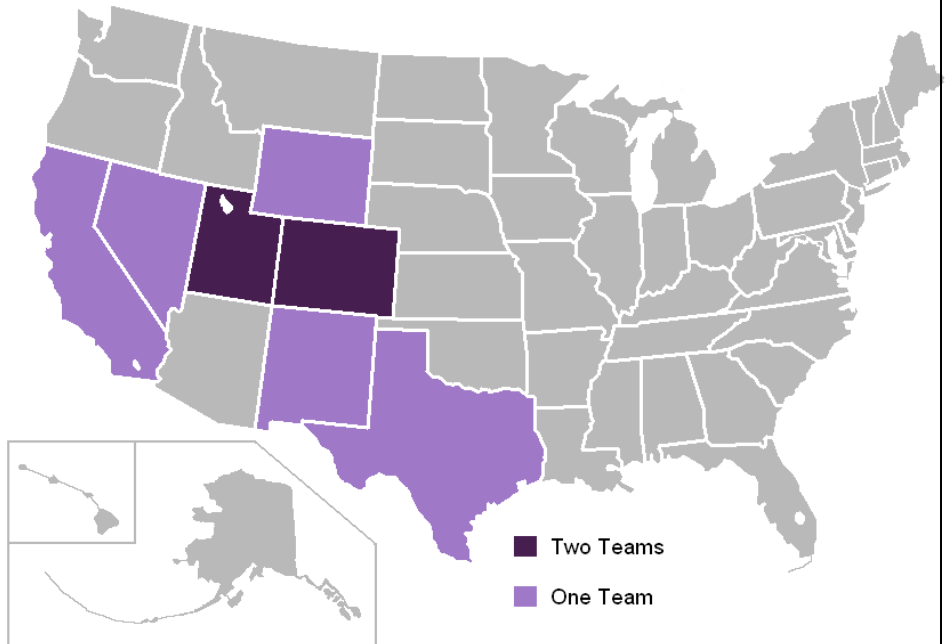

Mountain West Conference

Institution, Location, Founded, Affiliation, Enrollment, Joined MWC

- **United States Air Force Academy**, USAFA, Colo., Public/Federal, 4,000, 1999
- **Brigham Young University**, Provo, Utah, Private/Christian-LDS (Mormon), 33,278, 1999
- **Colorado State University**, Fort Collins, Public/State, 25,500, 1999
- **University of New Mexico**, Albuquerque, Public/State, 25,767, 1999
- **San Diego State University**, California, Public/State, 35,887, 1999
- **Texas Christian University**, Fort Worth, Tex., Private/Christian (Disciples of Christ), 8,865, 2005
- **University of Nevada, Las Vegas**, Nevada, Public/State, 28,000, 1999
- **University of Utah**, Salt Lake City, Public/State, 29,251, 1999
- **University of Wyoming**, Laramie, Public/State, 13,207, 1999