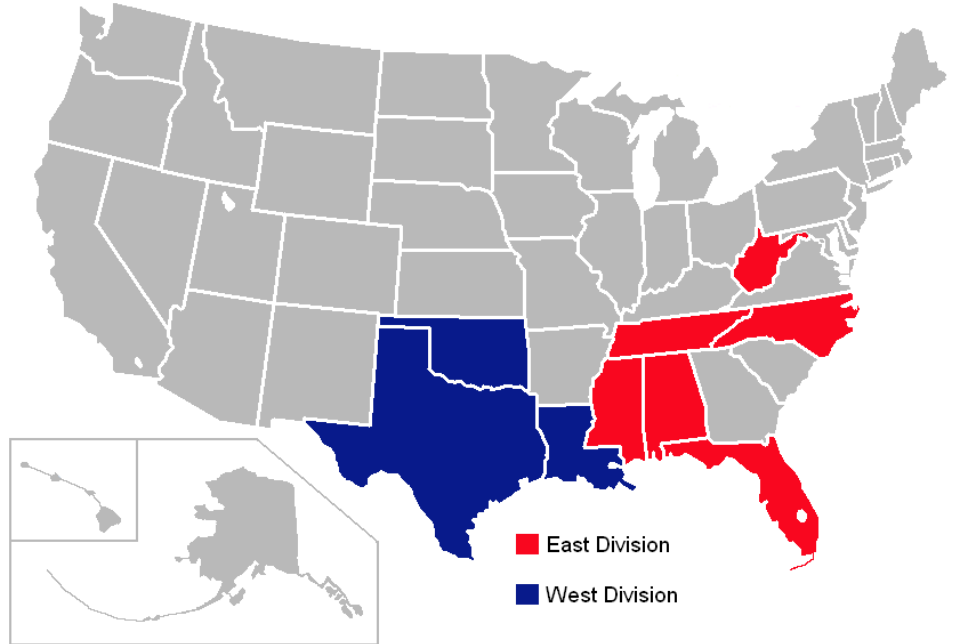

Conference USA

Institution, Location, Founded, Affiliation, Enrollment, Joined C-USA

- **East Carolina University (ECU)**, Greenville, 1907, Public, 25,990, 1997 (football), 2001 (all other sports)
- **University of Houston**, Houston, 1927, Public, 36,098, 1995
- **Marshall University**, Huntington, W. Va., 1837, Public, 13,814, 2005
- **University of Memphis**, Memphis, Tenn., 1912, Public, 20,379, 1995
- **Rice University**, Houston, Tex., 1891, Private/Non-sectarian, 5,145, 2005
- **Southern Methodist University (SMU)**, University Park, Tex. (Dallas), 1911, Private/Methodist, 10,981, 2005
- **The University of Southern Mississippi (USM)**, Hattiesburg, 1910, Public, 15,000, 1995
- **Tulane University**, New Orleans, La., 1834, Private/Non-sectarian, 11,157, 1995
- **University of Tulsa**, Oklahoma, 1894, Private/Presbyterian, 4,100, 2005
- **University of Alabama at Birmingham (UAB)**, Birmingham, 1969, Public, 16,246, 1995
- **University of Central Florida (UCF)**, Orlando, 1963, Public, 50,254, 2005
- **University of Texas at El Paso (UTEP)**, 1914, Public, 20,000, 2005