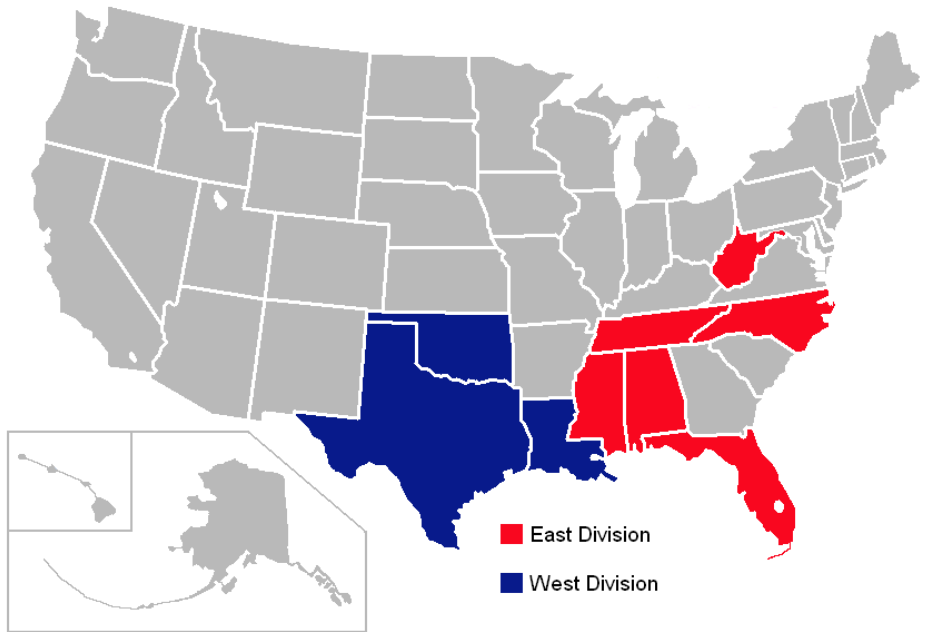

###

WWW.BCSFOOTBALL.ORG

Conference USA

Institution, Location, Founded, Affiliation, Enrollment, Joined C-USA

- **East Carolina University (ECU)**, Greenville, 1907, Public, 25,990, 1997 (football), 2001 (all other sports)
- **University of Houston**, Houston, 1927, Public, 36,098, 1995
- **Marshall University**, Huntington, W. Va., 1837, Public, 13,814, 2005
- **University of Memphis**, Memphis, Tenn., 1912, Public, 20,379, 1995
- **Rice University**, Houston, Tex., 1891, Private/Non-sectarian, 5,145, 2005
- **Southern Methodist University (SMU)**, University Park, Tex. (Dallas), 1911, Private/Methodist, 10,981, 2005
- **The University of Southern Mississippi (USM)**, Hattiesburg, 1910, Public, 15,000, 1995
- **Tulane University**, New Orleans, La., 1834, Private/Non-sectarian, 11,157, 1995
- **University of Tulsa**, Oklahoma, 1894, Private/Presbyterian, 4,100, 2005
- **University of Alabama at Birmingham (UAB)**, Birmingham, 1969, Public, 16,246, 1995
- **University of Central Florida (UCF)**, Orlando, 1963, Public, 50,254, 2005
- **University of Texas at El Paso (UTEP)**, 1914, Public, 20,000, 2005