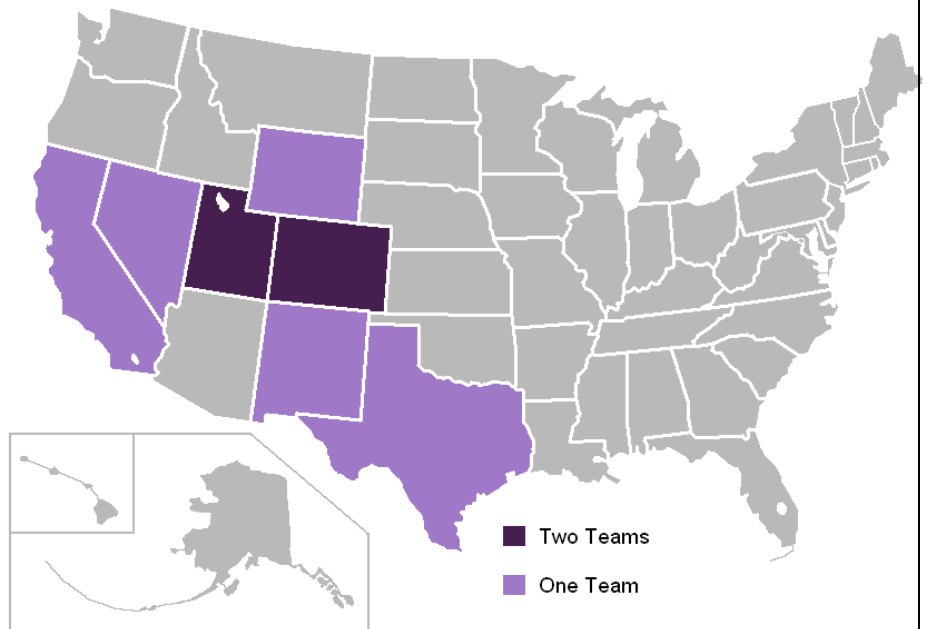

Mountain West Conference

Institution, Location, Founded, Affiliation, Enrollment, Joined MWC

- **United States Air Force Academy**, USAFA, Colo., Public/Federal, 4,000, 1999
- **Brigham Young University**, Provo, Utah, Private/Christian-LDS (Mormon), 33,278, 1999
- **Colorado State University**, Fort Collins, Public/State, 25,500, 1999
- **University of New Mexico**, Albuquerque, Public/State, 25,767, 1999
- **San Diego State University**, California, Public/State, 35,887, 1999
- **Texas Christian University**, Fort Worth, Tex., Private/Christian (Disciples of Christ), 8,865, 2005
- **University of Nevada, Las Vegas**, Nevada, Public/State, 28,000, 1999
- **University of Utah**, Salt Lake City, Public/State, 29,251, 1999
- **University of Wyoming**, Laramie, Public/State, 13,207, 1999