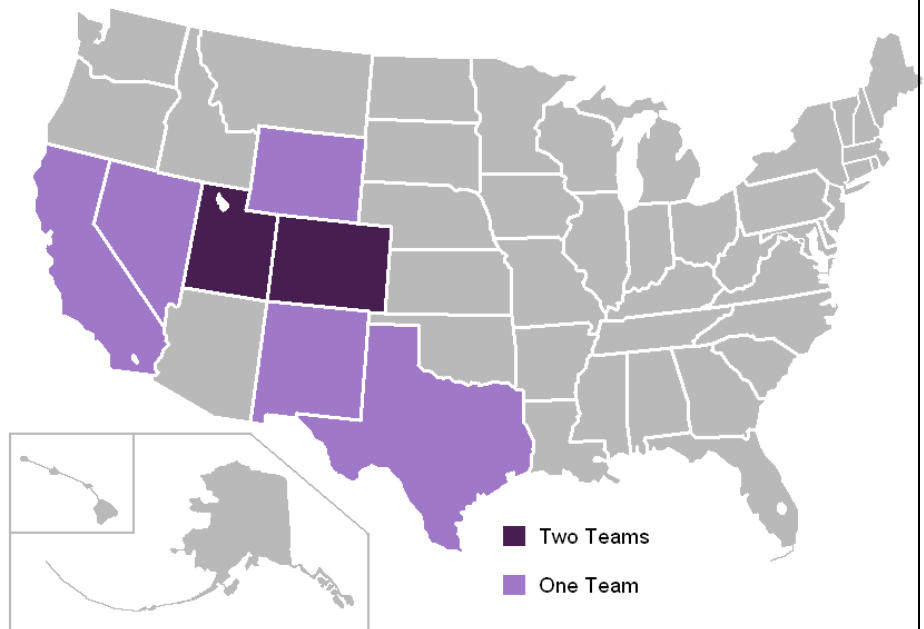

Mountain West Conference

Institution, Location, Founded, Affiliation, Enrollment, Joined MWC

- **United States Air Force Academy**, USAFA, Colo., Public/Federal, 4,000, 1999
- **Brigham Young University**, Provo, Utah, Private/Christian-LDS (Mormon), 33,278, 1999
- **Colorado State University**, Fort Collins, Public/State, 25,500, 1999
- **University of New Mexico**, Albuquerque, Public/State, 25,767, 1999
- **San Diego State University**, California, Public/State, 35,887, 1999
- **Texas Christian University**, Fort Worth, Tex., Private/Christian (Disciples of Christ), 8,865, 2005
- **University of Nevada, Las Vegas**, Nevada, Public/State, 28,000, 1999
- **University of Utah**, Salt Lake City, Public/State, 29,251, 1999
- **University of Wyoming**, Laramie, Public/State, 13,207, 1999