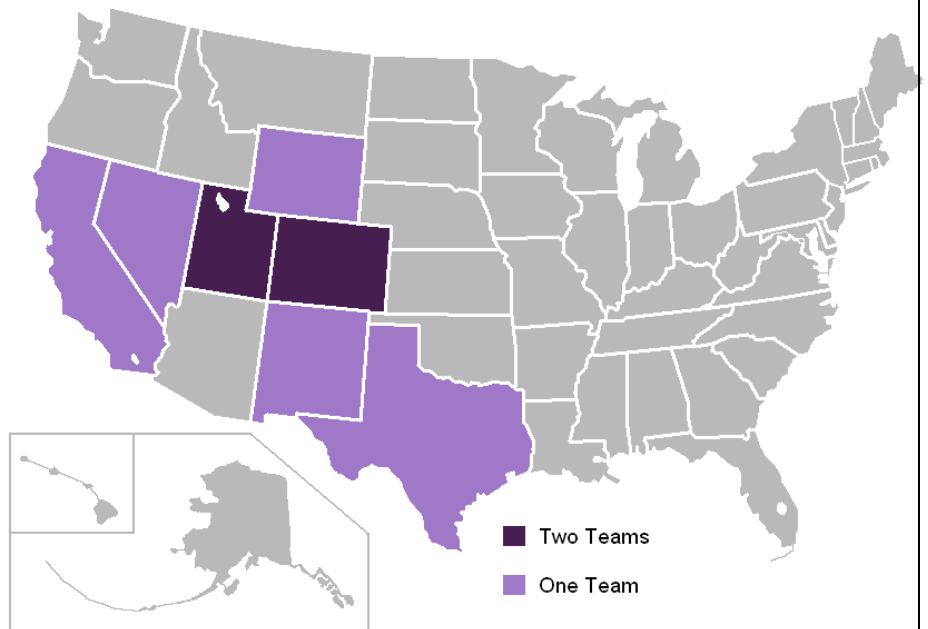

Mountain West Conference

Institution, Location, Founded, Affiliation, Enrollment, Joined MWC

- **United States Air Force Academy**, USAFA, Colo., Public/Federal, 4,000, 1999
- **Brigham Young University**, Provo, Utah, Private/Christian-LDS (Mormon), 33,278, 1999
- **Colorado State University**, Fort Collins, Public/State, 25,500, 1999
- **University of New Mexico**, Albuquerque, Public/State, 25,767, 1999
- **San Diego State University**, California, Public/State, 35,887, 1999
- **Texas Christian University**, Fort Worth, Tex., Private/Christian (Disciples of Christ), 8,865, 2005
- **University of Nevada, Las Vegas**, Nevada, Public/State, 28,000, 1999
- **University of Utah**, Salt Lake City, Public/State, 29,251, 1999
- **University of Wyoming**, Laramie, Public/State, 13,207, 1999