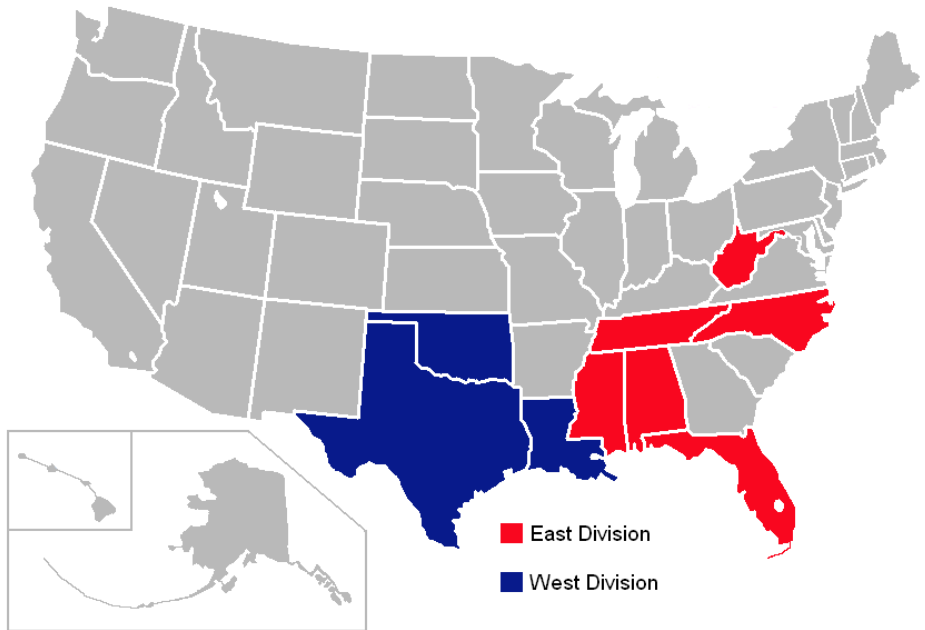

Conference USA

Institution, Location, Founded, Affiliation, Enrollment, Joined C-USA

- **East Carolina University (ECU)**, Greenville, 1907, Public, 25,990, 1997 (football), 2001 (all other sports)
- **University of Houston**, Houston, 1927, Public, 36,098, 1995
- **Marshall University**, Huntington, W. Va., 1837, Public, 13,814, 2005
- **University of Memphis**, Memphis, Tenn., 1912, Public, 20,379, 1995
- **Rice University**, Houston, Tex., 1891, Private/Non-sectarian, 5,145, 2005
- **Southern Methodist University (SMU)**, University Park, Tex. (Dallas), 1911, Private/Methodist, 10,981, 2005
- **The University of Southern Mississippi (USM)**, Hattiesburg, 1910, Public, 15,000, 1995
- **Tulane University**, New Orleans, La., 1834, Private/Non-sectarian, 11,157, 1995
- **University of Tulsa**, Oklahoma, 1894, Private/Presbyterian, 4,100, 2005
- **University of Alabama at Birmingham (UAB)**, Birmingham, 1969, Public, 16,246, 1995
- **University of Central Florida (UCF)**, Orlando, 1963, Public, 50,254, 2005
- **University of Texas at El Paso (UTEP)**, 1914, Public, 20,000, 2005