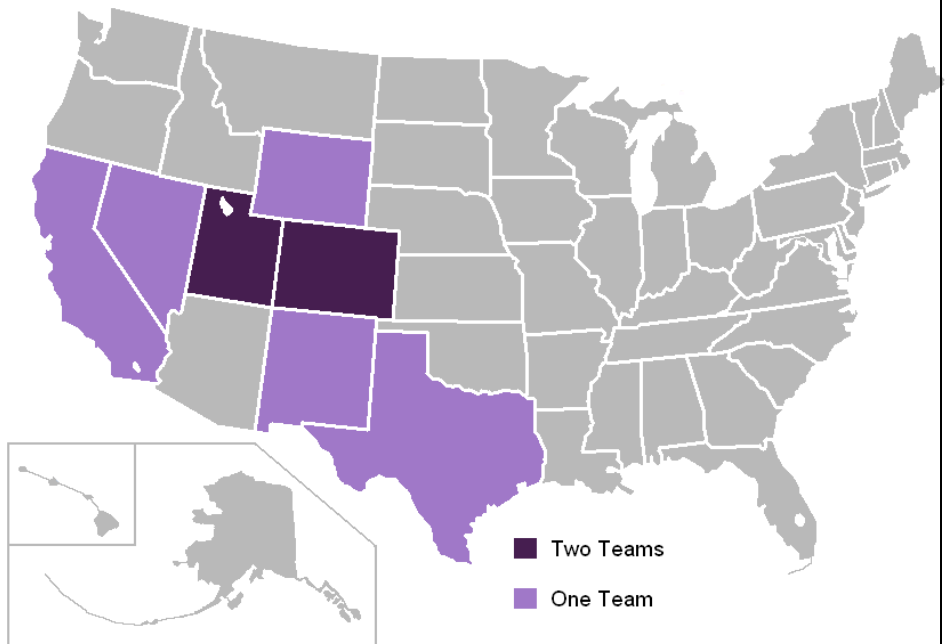

Mountain West Conference

Institution, Location, Founded, Affiliation, Enrollment, Joined MWC

- **United States Air Force Academy**, USAFA, Colo., Public/Federal, 4,000, 1999
- **Brigham Young University**, Provo, Utah, Private/Christian-LDS (Mormon), 33,278, 1999
- **Colorado State University**, Fort Collins, Public/State, 25,500, 1999
- **University of New Mexico**, Albuquerque, Public/State, 25,767, 1999
- **San Diego State University**, California, Public/State, 35,887, 1999
- **Texas Christian University**, Fort Worth, Tex., Private/Christian (Disciples of Christ), 8,865, 2005
- **University of Nevada, Las Vegas**, Nevada, Public/State, 28,000, 1999
- **University of Utah**, Salt Lake City, Public/State, 29,251, 1999
- **University of Wyoming**, Laramie, Public/State, 13,207, 1999